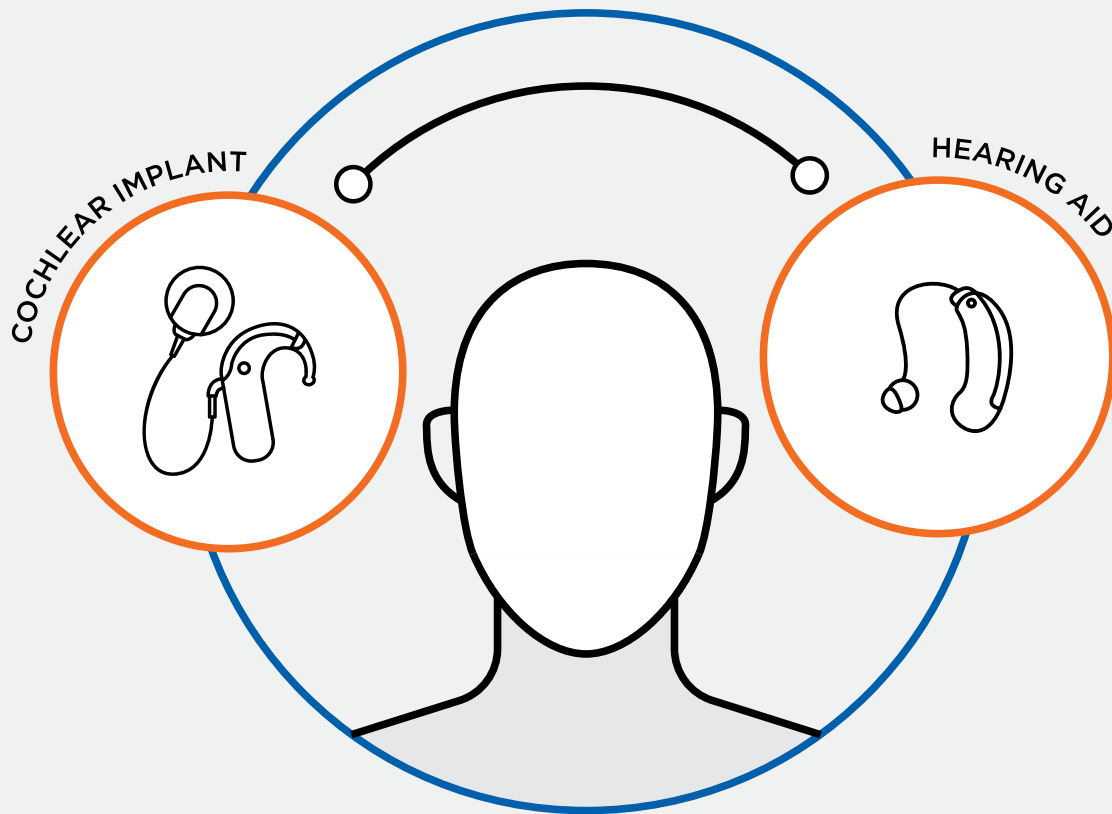

# BIMODAL HEARING SOLUTION

Hearing aids & cochlear implants work together to offer a bimodal hearing solution

- A more natural, smoother sound quality
- Better environmental awareness through improved localisation & balance
- Improved clarity and speech understanding, especially in noise
- A richer musical experience
- Improved ease of communication over the phone
- Merging of electric and acoustic sound on a central level, resulting in an overall better listening experience

A bimodal solution = enhancing your overall ease and quality of communication